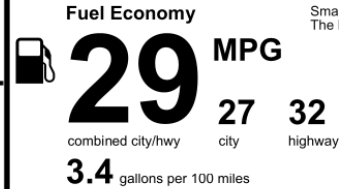

NissanConnect®
NissanConnect® Services powered by SiriusXM®+
Apple CarPlay®+
Android Auto™+
SiriusXM®+

8" Color Touch-screen Display
Wi-Fi Hotspot+

EXTERIOR

17" Alloy Wheels
Temporary Spare Tire
Intelligent Auto Headlights
LED Low and High Beam Headlights
LED Daytime Running Lights
LED Tail Lamps
Dual Power Heated Outside Mirrors

ROCK CREEK® UNIQUE FEATURES

235/65R17 All-Terrain Tires
Intelligent Around View® Monitor (I-AVM) with Moving Object Detection and Off Road Mode
Hill Descent Control
Tubular Roof Rack
Unique Front Fascia and Grille
Rock Creek Badging
Heated Leatherette-appointed Seats with Contrast Stitch and Rock Creek logo
Cargo 12V Outlet

+See your Dealer for terms, conditions and limitations
**Optional Equipment Replaces Standard Where Applicable
+++Federal/State/Local laws may apply. Review before using

Manufacturer's Suggested Retail Base Price: $35,570.00

Options Included by Manufacturer	Price
ROCK CREEK® Premium Package	800.00
Hands-free Power Liftgate++	
Reverse Tilt-Down Outside Mirrors	
Memory Driver Seat and Outside Mirrors	
4-way Power Passenger Seat	
Wireless Charging Pad	
Heated Steering Wheel	
Premium Paint	425.00
Rock Creek All-Season Cargo Area Protector 1pc, Floor Liners & First Aid Kit	440.00
FLEET CR: NISSAN MAINTENANCE CARE	180.00CR

DESTINATION CHARGES 1,390.00

Total* $38,445.00

EPA DOT Fuel Economy and Environment Gasoline Vehicle

Small SUVs range from 14 to 118 MPG. The best vehicle rates 140 MPGe.

You save $500
in fuel costs over 5 years compared to the average new vehicle.

Annual fuel cost $1,800